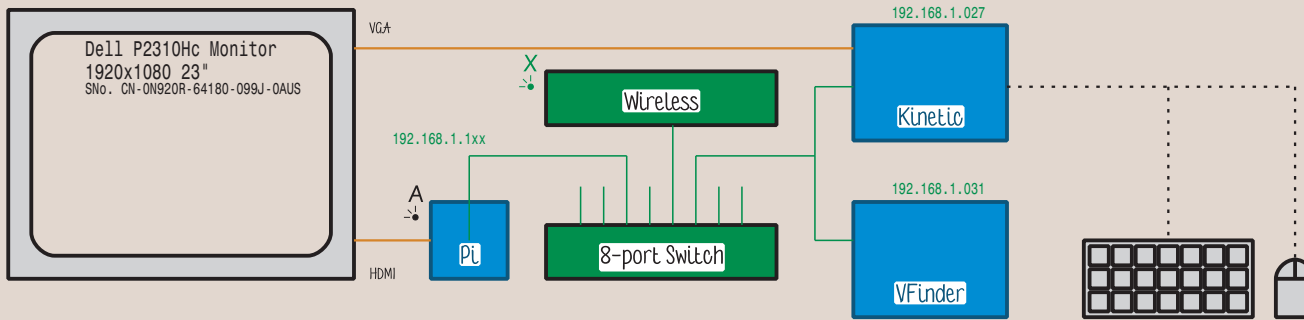

MAC address	IP address	DNS
xx:xx:xx:xx:xx:xx	192.168.1.001	ADSL modem
00:DO:4B:86:1B:54	192.168.1.003	(Networkspace) 500M NAS
C0:3F:0E:B7:8C:48	192.168.1.004	(NAS-B7-8C-48) 1Tbyte
78:AC:C0:82:B1:CB	192.168.1.009	Colour laser CP-1525N
00:09:95:00:14:96	192.168.1.012	(Neptune) Iyonix
00:CO:32:00:D2:86	192.168.1.027	(Mercury) Kinetic RPC
00:CO:32:00:D2:89	192.168.1.031	(Saturn) Viewfinder RPC
02:07:21:68:16:03	192.168.1.034	(ARMiniX) Pandaboard
00:30:1B:B3:90:DE	192.168.1.042	(Uranus) Old shuttle
00:30:1B:A0:94:A2	192.168.1.087	(riscubeultra) Shuttle
00:80:77:91:26:70	192.168.1.094	(BRN_912670) Brother Laser
00:A0:96:7F:F1:DA	192.168.1.1xx	???
B8:27:EB:F0:A9:4F	192.168.1.1xx	(RISCOSPI) PI
02:59:F4:22:A7:96	192.168.1.1xx	(armini) Beagleboard
B8:27:EB:04:5A:C9	192.168.1.1xx	(RISCOSpi) Pi

LG M237WDP Monitor
1920x1080 23"
SNo. 012MAHU057

Dell P2310Hc Monitor
1920x1080 23"
SNo. CN-ON920R-64180-099J-09US

Sony SDM M61 Monitor
1280x1024 16"

HP Laserjet CP 1525 N
192.168.1.9

Brother HL 5250 DN
192.168.1.094

Key

- Video connections
- Keyboard connections
- Network connections

Keyboard and mouse icons labeled 'A'.

Keyboard and mouse icons.