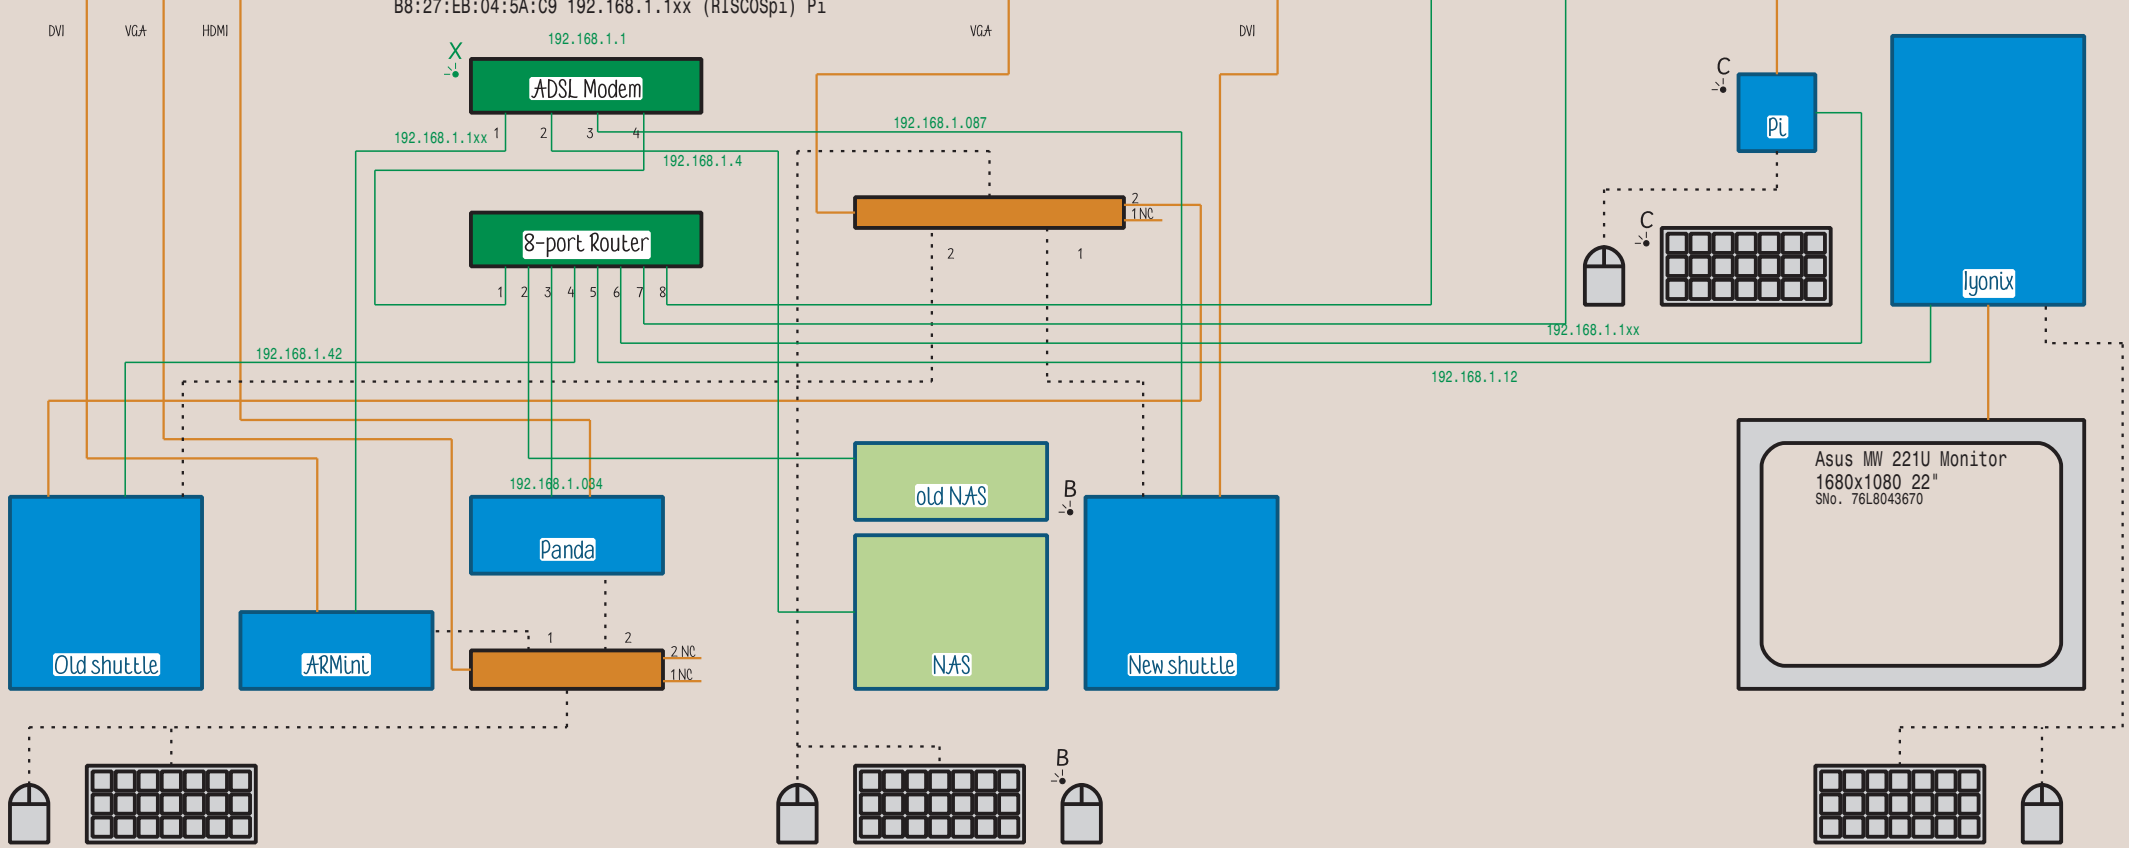

MAC address	IP address	DNS
xx:xx:xx:xx:xx:xx	192.168.1.001	ADSL modem
00:DO:4B:86:1B:54	192.168.1.003	(Networkspace) 500M NAS
C0:3F:0E:B7:8C:48	192.168.1.004	(NAS-B7-8C-48) 1Tbyte
78:AC:C0:82:B1:CB	192.168.1.009	Colour laser CP-1525N
00:09:95:00:14:96	192.168.1.012	(Neptune) Iyonix
00:CO:32:00:D2:86	192.168.1.027	(Mercury) Kinetic RPC
00:CO:32:00:D2:89	192.168.1.031	(Saturn) Viewfinder RPC
02:07:21:68:16:03	192.168.1.034	(ARMiniX) Pandaboard
00:30:1B:B3:90:DE	192.168.1.042	(Uranus) Old shuttle
00:30:1B:A0:94:A2	192.168.1.087	(riscubeultra) Shuttle
00:80:77:91:26:70	192.168.1.094	(BRN_912670) Brother Laser
00:A0:96:7F:F1:DA	192.168.1.1xx	???
B8:27:EB:F0:A9:4F	192.168.1.1xx	(RISCOSPI) PI
02:59:F4:22:A7:96	192.168.1.1xx	(armini) Beagleboard
B8:27:EB:04:5A:C9	192.168.1.1xx	(RISCOSpi) Pi

LG M237WDP Monitor
1920x1080 23"
SNo. 012MAHU057

Dell P2310Hc Monitor
1920x1080 23"
SNo. CN-ON920R-64180-099J-09US

Sony SDM M61 Monitor
1280x1024 16"

HP Laserjet CP 1525 N
192.168.1.9

Brother HL 5250 DN
192.168.1.094

Key

- Video connections
- Keyboard connections
- Network connections

Keyboard and mouse icons labeled 'A'.

Keyboard and mouse icons.