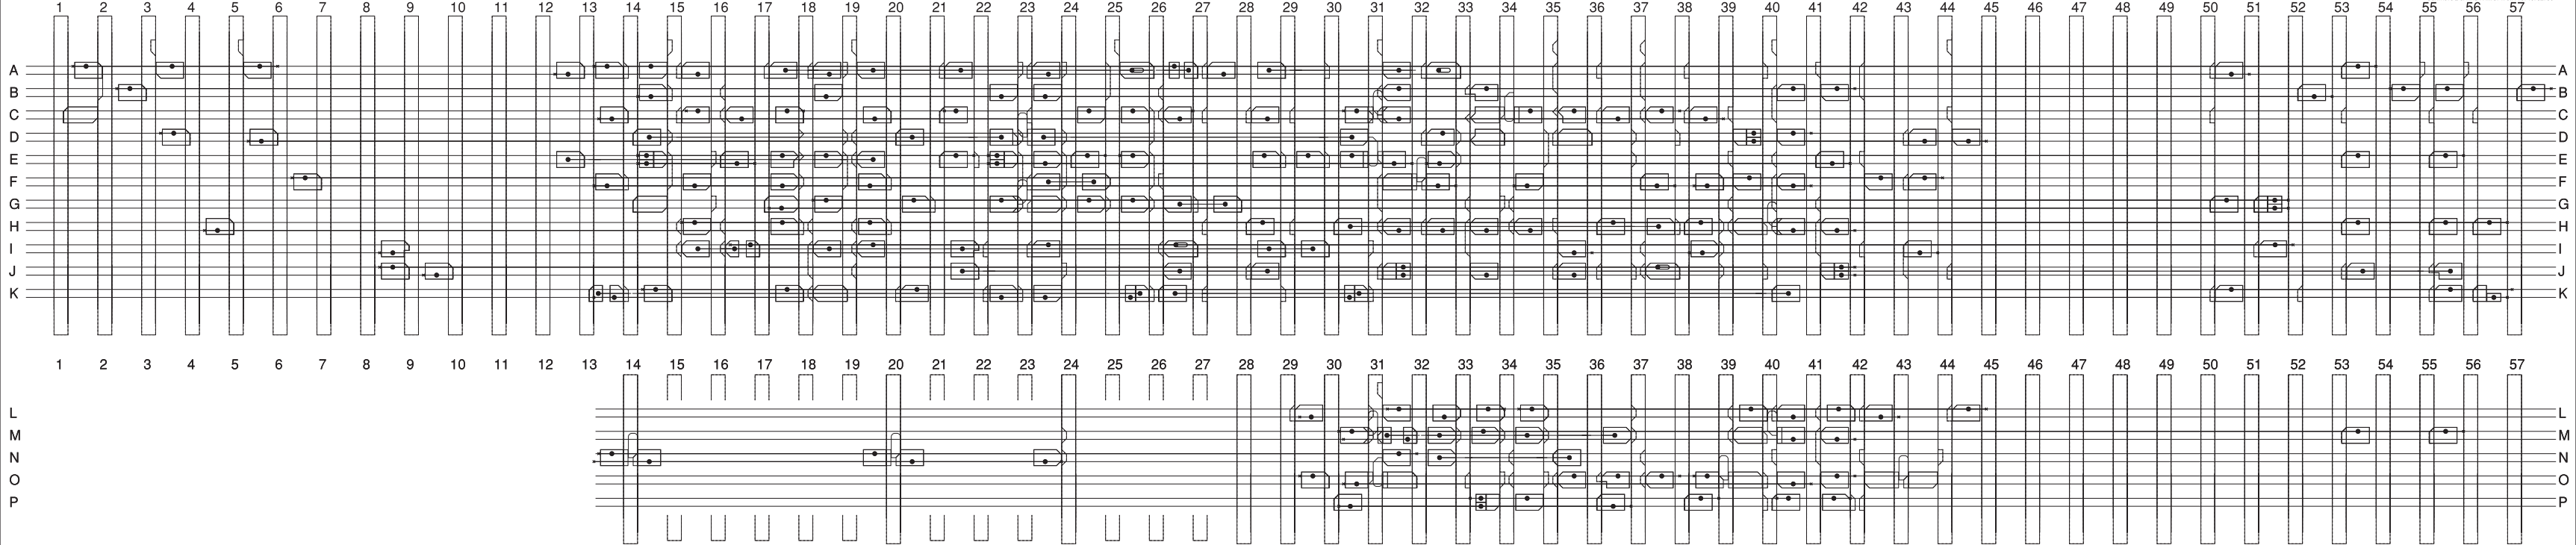

OXFORD STATION SOUTH

H.T. 5/4" CENTRES